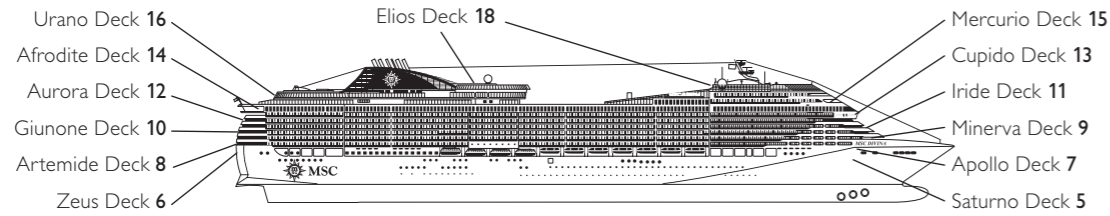

# MSC DIVINA: DECK PLAN

1751 CABINS - 4363 GUESTS

## CABIN CATEGORIES

|    |               |     |                          |
|----|---------------|-----|--------------------------|
| 1  | Inside        | YC1 | Deluxe Suite             |
| 2  | Inside        | YC2 | Executive & Family Suite |
| 3  | Inside        | YC3 | Royal Suite              |
| 4  | Ocean View    |     |                          |
| 5  | Ocean View    |     |                          |
| 6  | Balcony Cabin |     |                          |
| 7* | Balcony Cabin |     |                          |
| 8  | Balcony Cabin |     |                          |
| 9  | Balcony Cabin |     |                          |
| 10 | Balcony Cabin |     |                          |
| 11 | Balcony Cabin |     |                          |
| 12 | Balcony Cabin |     |                          |
| 13 | Aurea Suite   |     |                          |